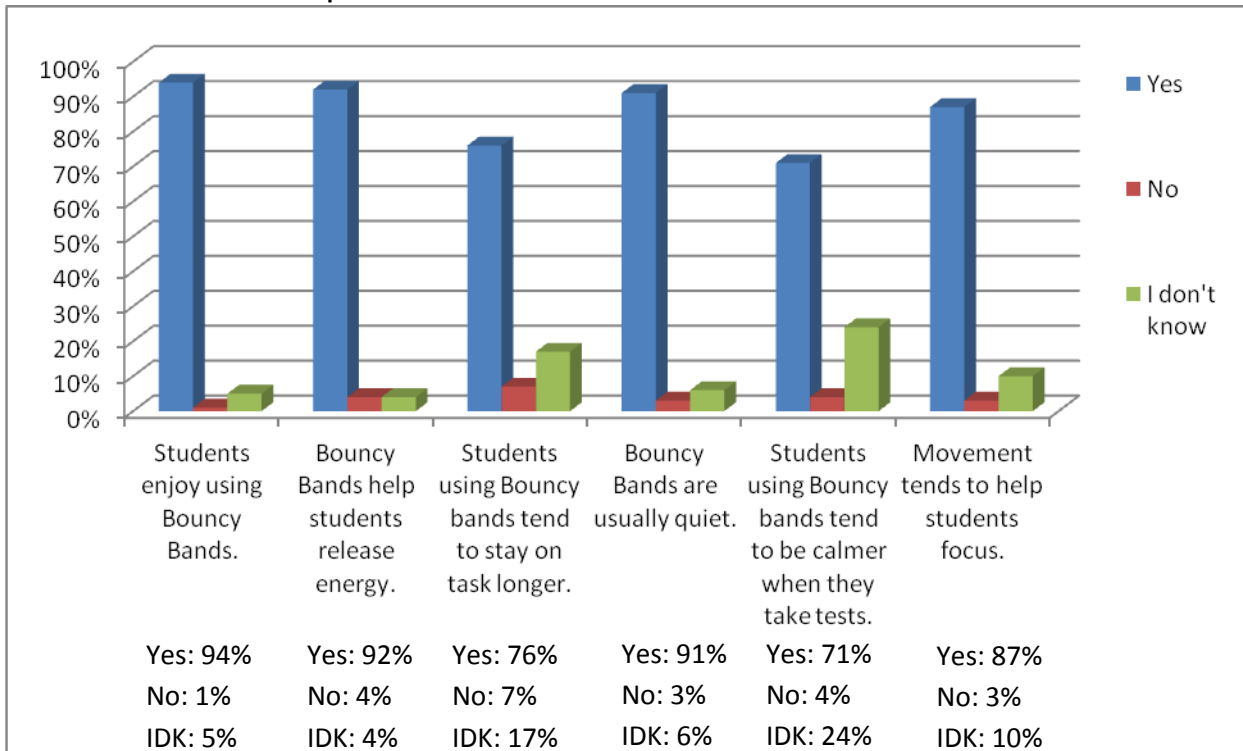

Student Survey Results

Gathered from 686 K-12 students*

Parent & Teacher Survey Results

Gathered from 144 parents and teachers*

*Data was collected via Survey Monkey® from students, parents and teachers in Alabama, California, Colorado, Connecticut, Florida, Georgia, Idaho, Illinois, Indiana, Michigan, Minnesota, New Jersey, North Carolina, North Dakota, Oklahoma, Pennsylvania, Rhode Island, South Carolina, Tennessee, Texas, Toronto, Virginia & Washington.